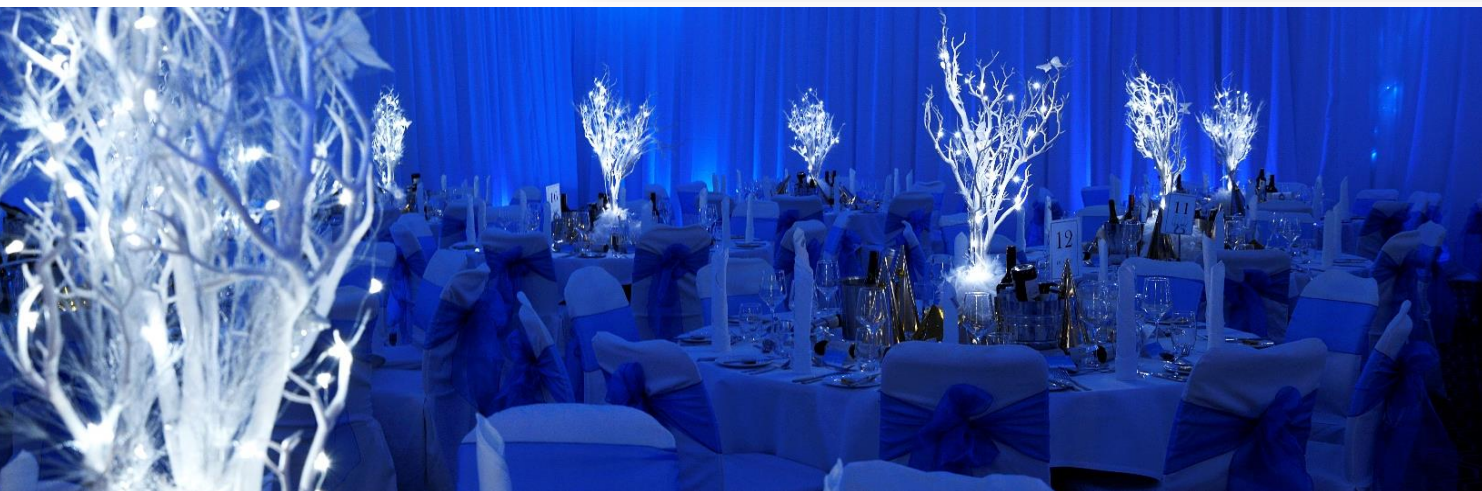

## BEAT BOX

Beat boxing is a super fun and original way to get all your guests energised and jamming to the same tune! This is an easy and satisfying way of successfully working together to create something memorable. No musical ability or previous experience is necessary as this event is presented in a fun visual way, and made accessible for everyone.